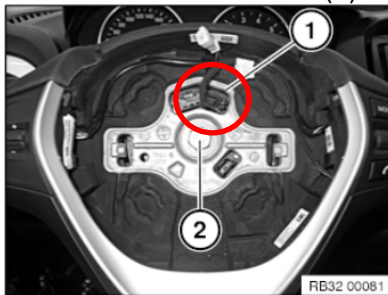

BMW Motorsport

Team Information BMW M235i Racing

Check MFL. (US – Models cage 15XX only)

Please check if your Multi-function switch is unplugged. As the multi-function unit isn't developed for Racing-use it should always be out of function.

- Remove the "Airbag" Cover by using a T20 Screw driver.

- Remove MFL connector (1).

- Install the "Airbag" Cover.

Beste Grüße / Best regards,
BMW Sports Trophy Team