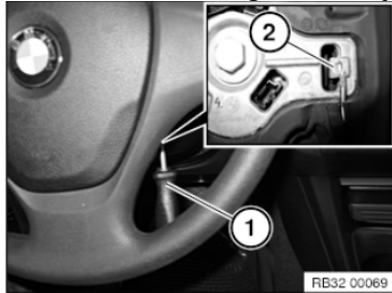

BMW Motorsport

Team Information BMW M235i Racing

Check MFL. (US – Models cage 15XX only)

Please check if your Multi-function switch is unplugged. As the multi-function unit isn't developed for Racing-use it should always be out of function.

- Remove the "Airbag" Cover by using a T20 Screw driver.

- Remove MFL connector (1).

- Install the "Airbag" Cover.

Beste Grüße / Best regards,
BMW Sports Trophy Team